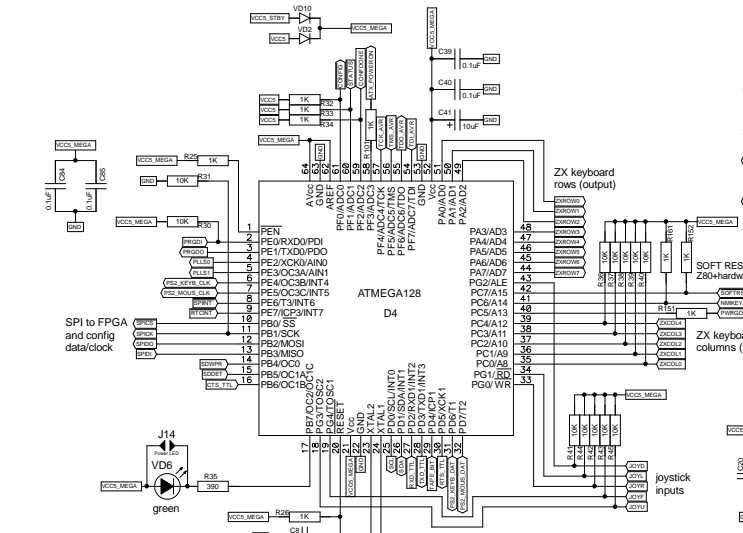

Title				ZX Evolution	
Size	Company		Initial design by NedoPC		Rev
Date	Sat Feb 03, 2024		Drawn by		Solegstar
Filename	zxevo_cv.sch		Sheet		1 of 2

Title			
ZX Evolution			
Size	Company	Rev	
A2	Initial design by NedoPC	cv	
Date	Sat Feb 03, 2024	Drawn by	Solegstar
Filename	zxevo_cv.sch	Sheet	2 of 2