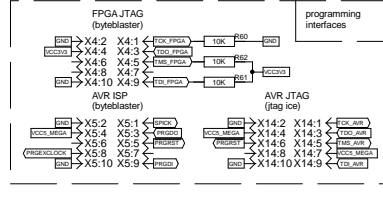

Title				ZX Evolution	
Size	Company		Initial design by NedoPC		Rev
Date	Sat Feb 03, 2024		Drawn by		Solegstar
Filename	zxevo_cv.sch		Sheet		1 of 2

Title			
ZX Evolution			
Size	Company	Rev	
A2	Initial design by NedoPC	cv	
Date	Sat Feb 03, 2024	Drawn by	Solegstar
Filename	zxevo_cv.sch	Sheet	2 of 2