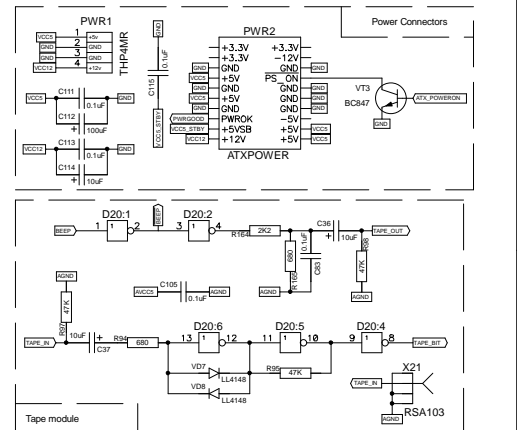

Title				ZX Evolution	
Size	Company		Initial design by NedoPC		Rev
Date	Sat Feb 03, 2024		Drawn by		Solegstar
Filename	zxevo_cv.sch		Sheet		1 of 2

Title			
ZX Evolution			
Size	Company	Rev	
A2	Initial design by NedoPC	cv	
Date	Sat Feb 03, 2024	Drawn by	Solegstar
Filename	zxevo_cv.sch	Sheet	2 of 2