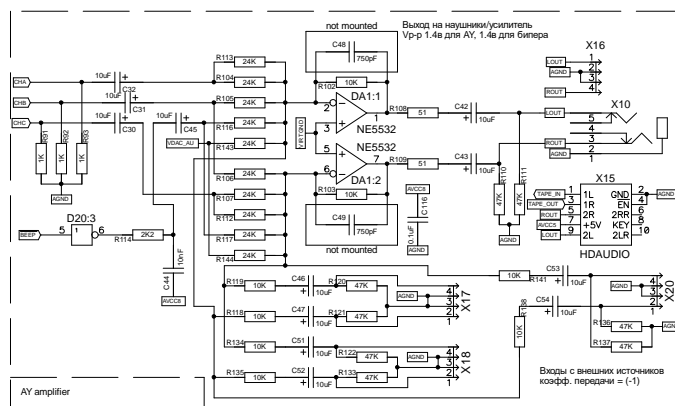

Title				ZX Evolution	
Size	Company		Initial design by NedoPC		Rev
Date	Sat Feb 03, 2024		Drawn by		Solegstar
Filename	zxevo_cv.sch		Sheet		1 of 2

Title			
ZX Evolution			
Size	Company	Rev	
A2	Initial design by NedoPC	cv	
Date	Sat Feb 03, 2024	Drawn by	Solegstar
Filename	zxevo_cv.sch	Sheet	2 of 2