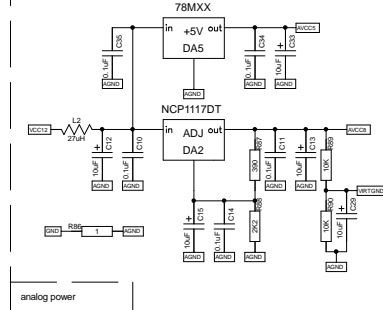

Title				ZX Evolution	
Size	Company		Initial design by NedoPC		Rev
Date	Sat Feb 03, 2024		Drawn by		Solegstar
Filename	zxevo_cv.sch		Sheet		1 of 2

Title			
ZX Evolution			
Size	Company	Rev	
A2	Initial design by NedoPC	cv	
Date	Sat Feb 03, 2024	Drawn by	Solegstar
Filename	zxevo_cv.sch	Sheet	2 of 2