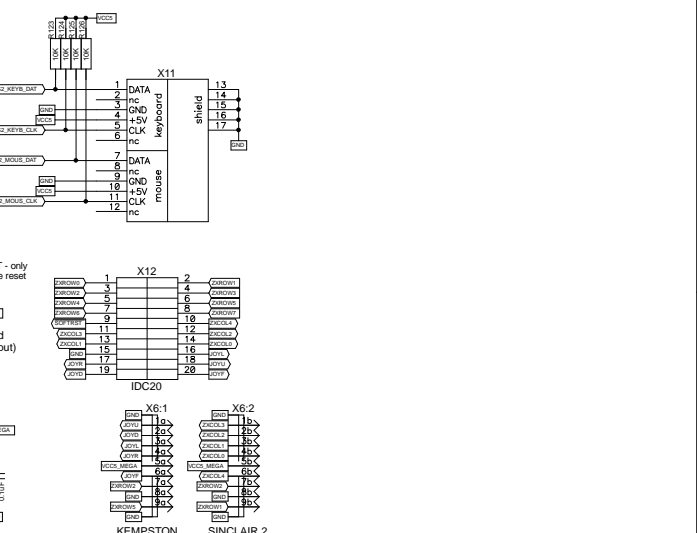

Title				ZX Evolution	
Size	Company		Initial design by NedoPC		Rev
Date	Sat Feb 03, 2024		Drawn by		Solegstar
Filename	zxevo_cv.sch		Sheet		1 of 2

Title			
ZX Evolution			
Size	Company	Rev	
A2	Initial design by NedoPC	cv	
Date	Sat Feb 03, 2024	Drawn by	Solegstar
Filename	zxevo_cv.sch	Sheet	2 of 2