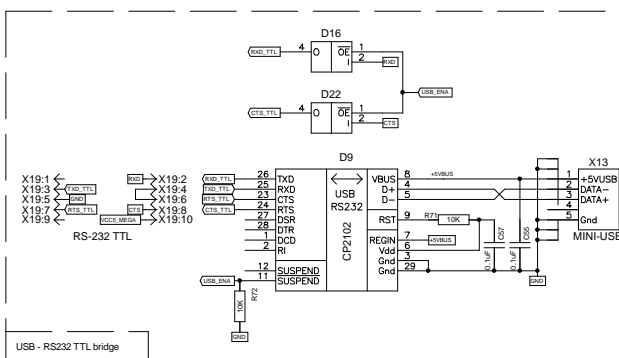

Title				ZX Evolution	
Size	Company		Initial design by NedoPC		Rev
Date	Sat Feb 03, 2024		Drawn by		Solegstar
Filename	zxevo_cv.sch		Sheet		1 of 2

Title			
ZX Evolution			
Size	Company	Rev	
A2	Initial design by NedoPC	cv	
Date	Sat Feb 03, 2024	Drawn by	Solegstar
Filename	zxevo_cv.sch	Sheet	2 of 2