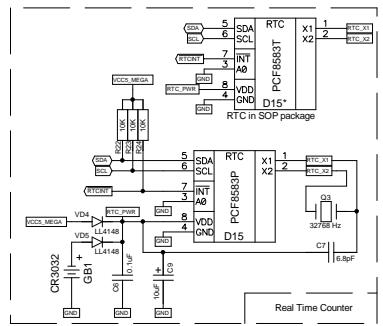

Title				ZX Evolution	
Size	Company		Initial design by NedoPC		Rev
Date	Sat Feb 03, 2024		Drawn by		Solegstar
Filename	zxevo_cv.sch		Sheet		1 of 2

Title			
ZX Evolution			
Size	Company	Rev	
A2	Initial design by NedoPC	cv	
Date	Sat Feb 03, 2024	Drawn by	Solegstar
Filename	zxevo_cv.sch	Sheet	2 of 2