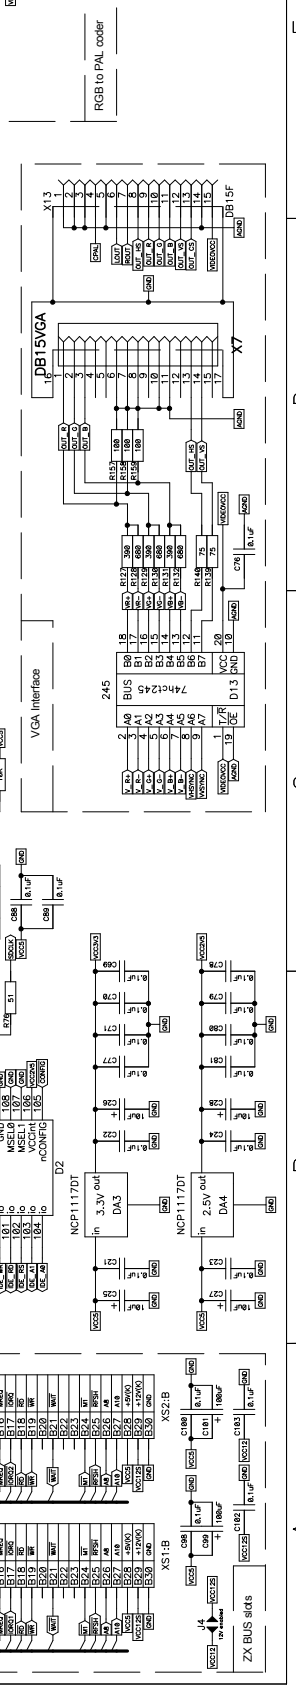

A B C D E F

A B C D E F

Company: NedoPC
 Title: ZX Evolution
 Size: A2
 Date: Sun Jan 17, 2010
 Drawn by: NedoPC
 Filename: zxevo.sch
 Sheet 1 of 2

Rev: B
 not install: D18:CAA1645, R155
 not install: D18:CAM0975, C54, C61, C68, R147, R154

1 2 3 4

Title		ZX Evolution	
Size	Company	NedoPC	Rev
A2			B
Date		Sun Jan 17, 2010	Drawn by
		xzevo.SCH	NedoPC
Filename		Sheet	2 of 2